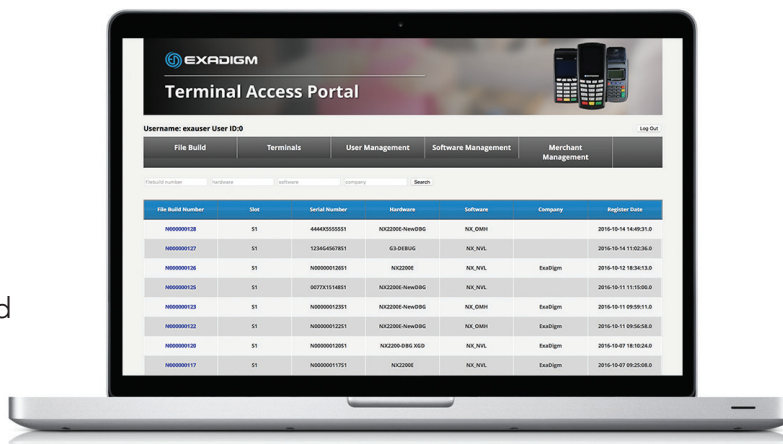

Redefining Terminal Management

TERMINAL ACCESS PORTAL

TAP

Discover the Possibilities

NEXGO's Terminal Access Portal (TAP) provides the fastest, most secure, and truly cost-effective remote device management tool for a wide range of users including ISOs, processors and acquirers. Featuring a user-friendly web-based interface, TAP can be accessed anytime, anywhere, ensuring real-time device management.

Scalable | Dependable | Customizable

Designed to support all NEXGO devices, TAP provides complete end-to-end device management. This robust web-based management tool is installation free and delivers the level of protection that comes with industry standard secure TLS communication. Benefit from a management tool delivering: